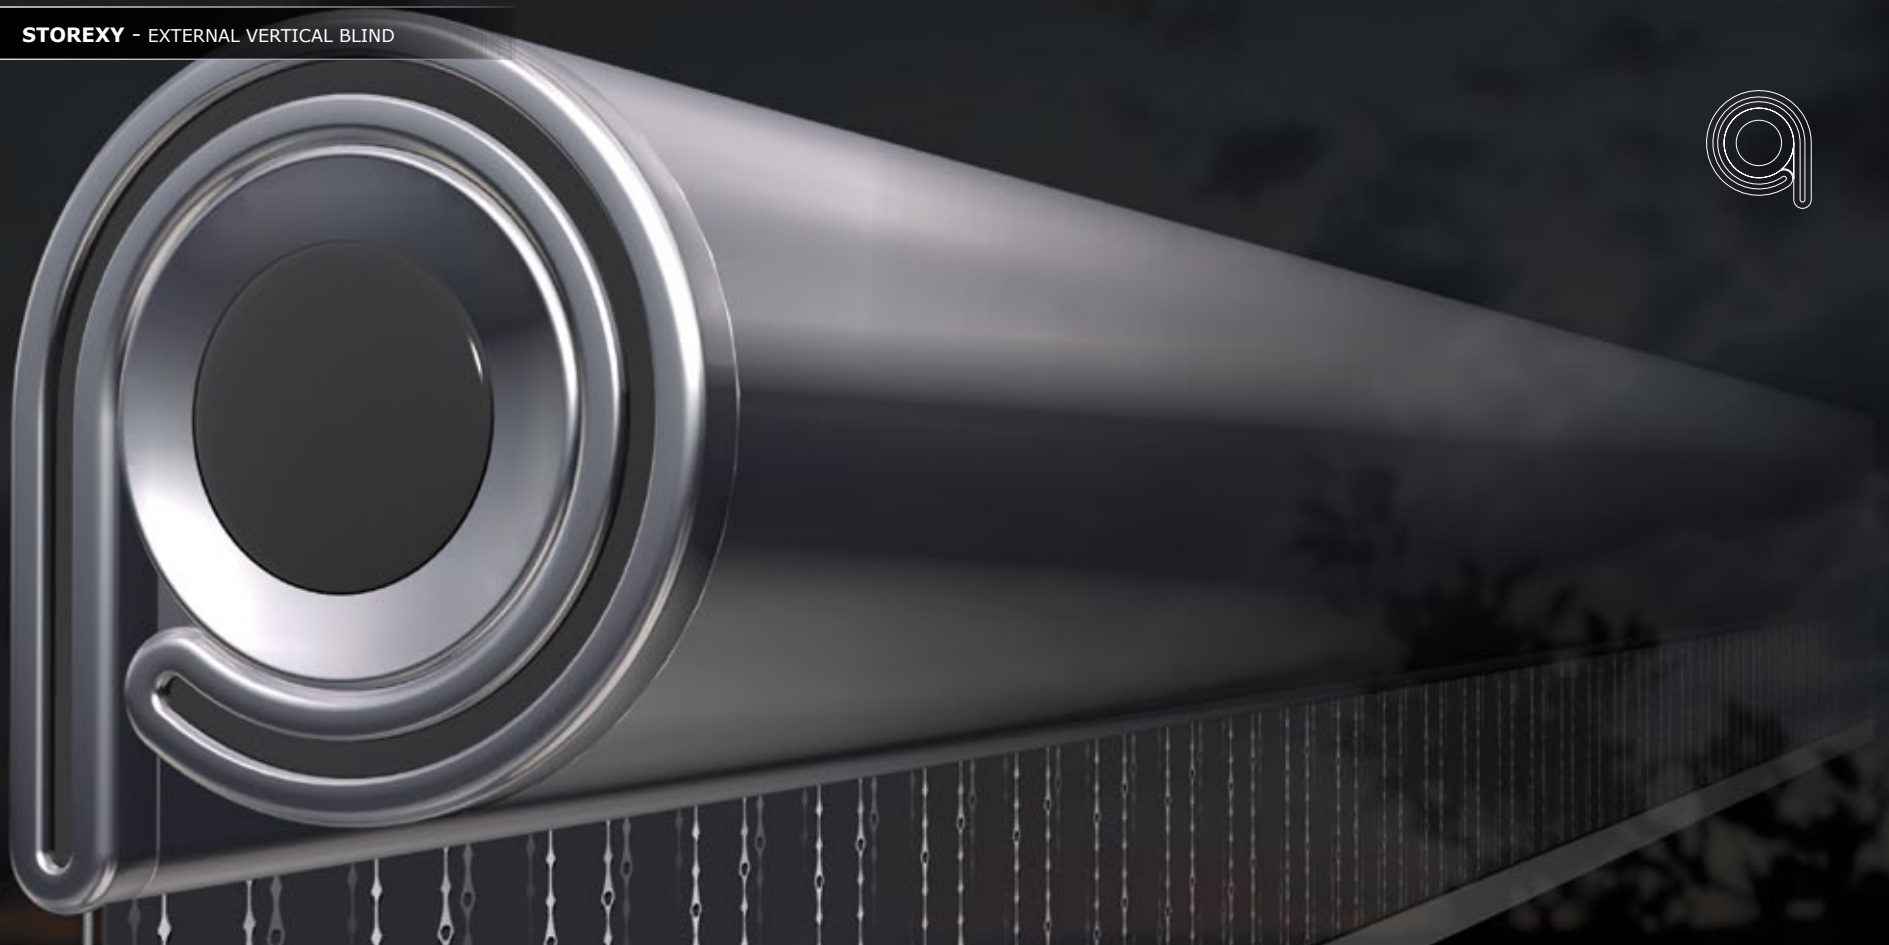

PALMIYE

CASSETTE AWNING SYSTEM

STOREXY & PENTE

STOREXY - EXTERNAL VERTICAL BLIND

STOREXY - EXTERNAL VERTICAL BLIND

FEATURES

Height: 100cm - 300cm

Width : 80cm - 500cm

Accessories : Integrated Leds; Evergreen Lighting

Optionals:

Motor, Wind Sensor, Sun Sensor

integrated side leds
(optional)

terminal bar

STOREXY - EXTERNAL VERTICAL BLIND

evergren lighting

complete isolation

complete isolation

evergren lighting

P É NTE - DROP ARM AWNING

PENTE - DROP ARM AWNING

FEATURES

Projection: 80cm, 120cm, 160cm

Width : 80cm - 500cm

Optionals: