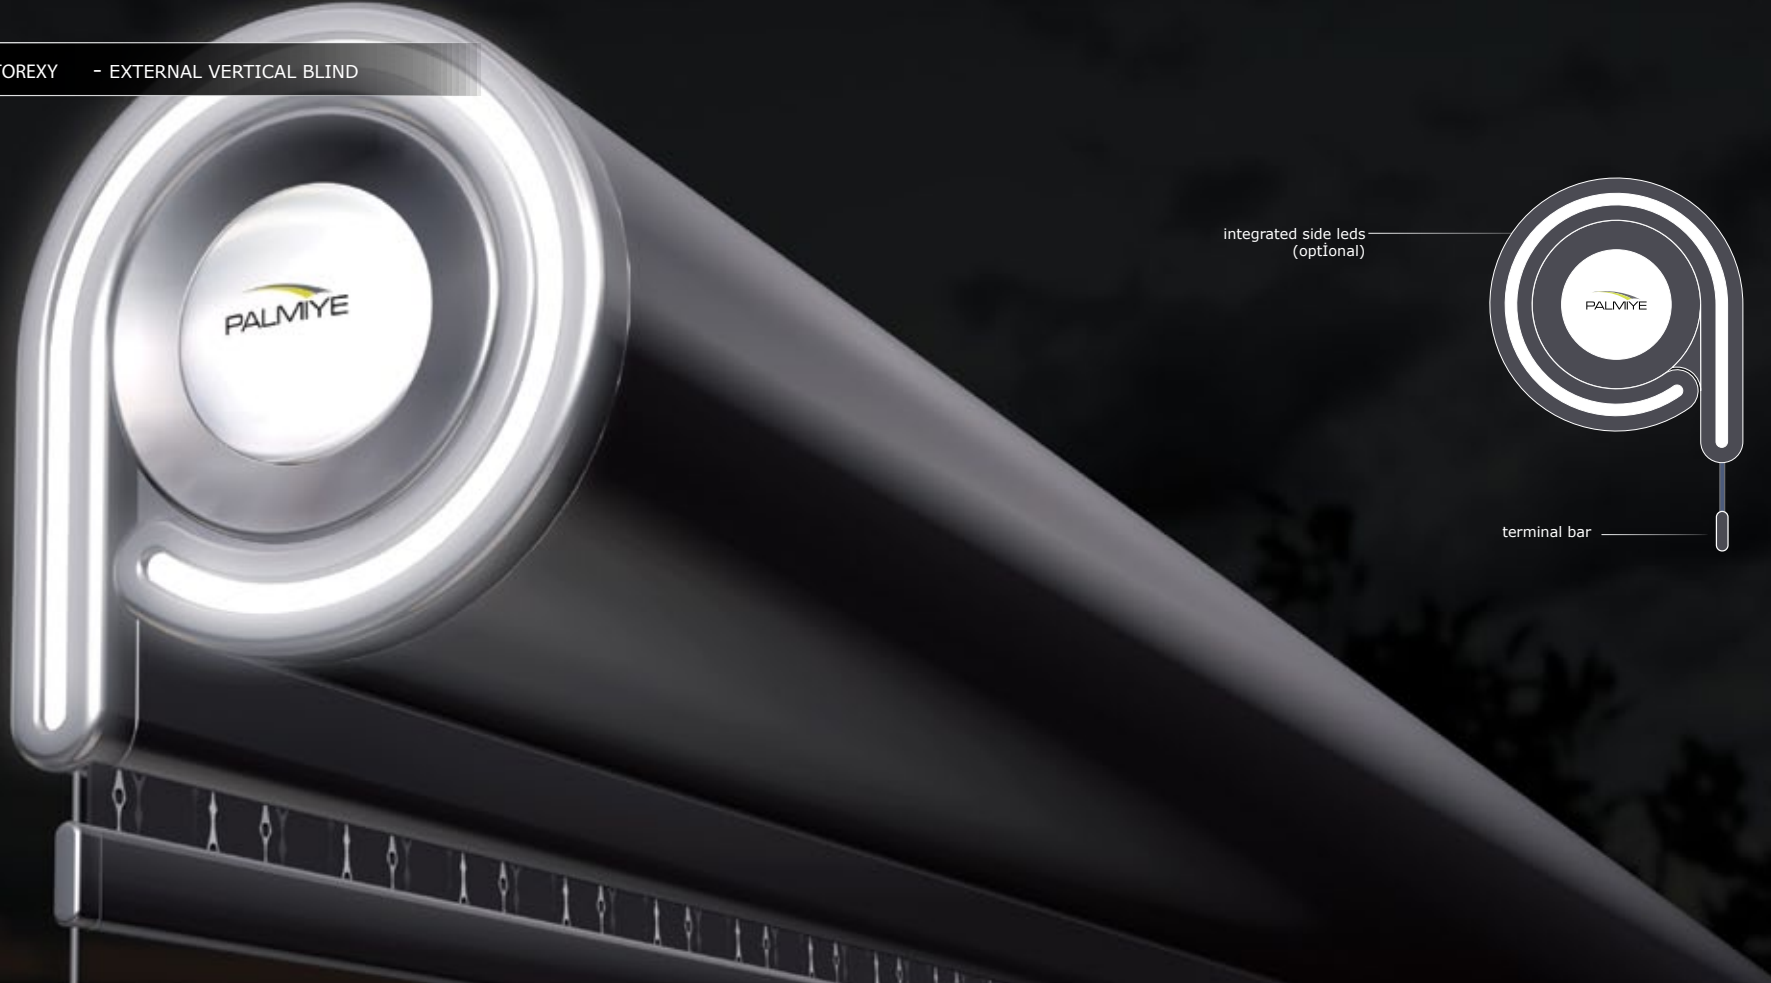

PALMIYE

CASSETTE AWNING SYSTEM

STOREXY & PENTE

STOREXY - EXTERNAL VERTICAL BLIND

STOREXY - EXTERNAL VERTICAL BLIND

FEATURES

Height: 100cm - 300cm

Width : 80cm - 500cm

Accessories : Integrated Leds; Evergreen Lighting

Optionals:

Motor, Wind Sensor, Sun Sensor

integrated side leds
(optional)

terminal bar

STOREXY - EXTERNAL VERTICAL BLIND

evergren lighting

complete isolation

complete isolation

evergren lighting

P É NTE - DROP ARM AWNING

PENTE - DROP ARM AWNING

FEATURES

Projection: 80cm, 120cm, 160cm

Width : 80cm - 500cm

Optionals:

Motor, Wind Sensor, Sun Sensor

Accessories : Integrated Leds; Eveergreen Lighting

PENTE - DROP ARM AWNING

terminal bar

www.palmiye.eu