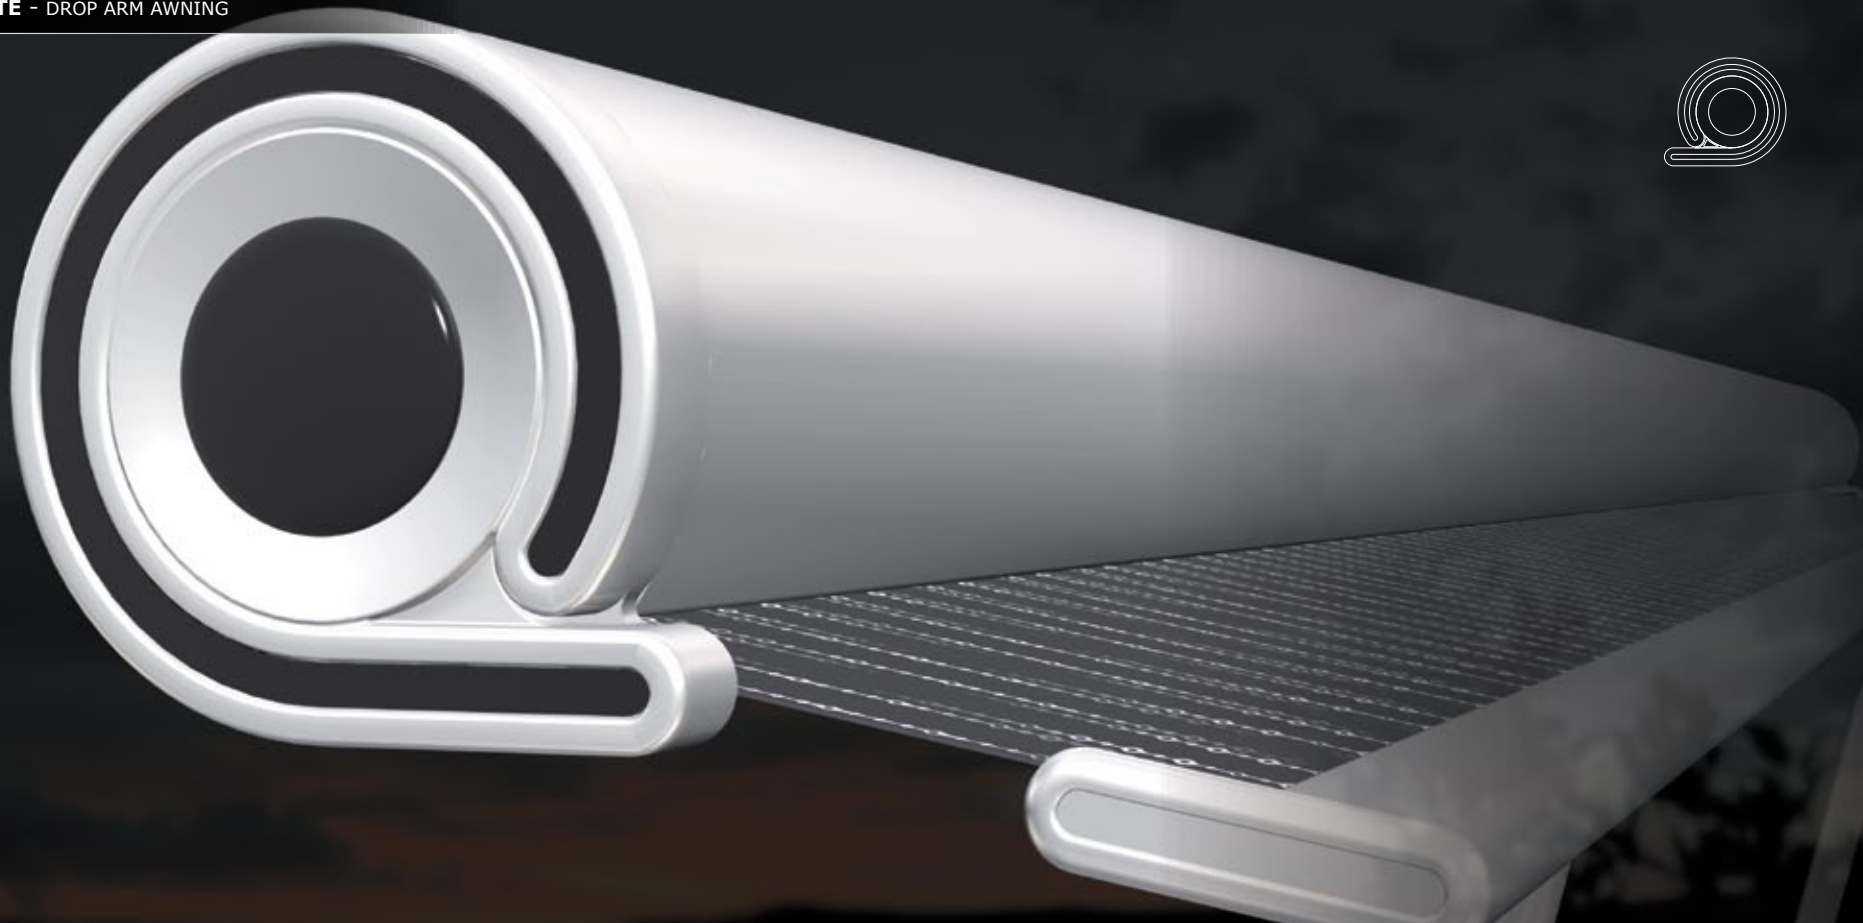

PALMIYE

CASSETTE AWNING SYSTEM

STOREXY & PENTE

STOREXY - EXTERNAL VERTICAL BLIND

STOREXY - EXTERNAL VERTICAL BLIND

FEATURES

Height: 100cm - 300cm

Width : 80cm - 500cm

Accessories : Integrated Leds; Evergreen Lighting

Optionals:

Motor, Wind Sensor, Sun Sensor

integrated side leds
(optional)

terminal bar

STOREXY - EXTERNAL VERTICAL BLIND

evergren lighting

complete isolation

complete isolation

evergren lighting

P É NTE - DROP ARM AWNING

PENTE - DROP ARM AWNING

FEATURES

Projection: 80cm, 120cm, 160cm

Width : 80cm - 500cm

Optionals: