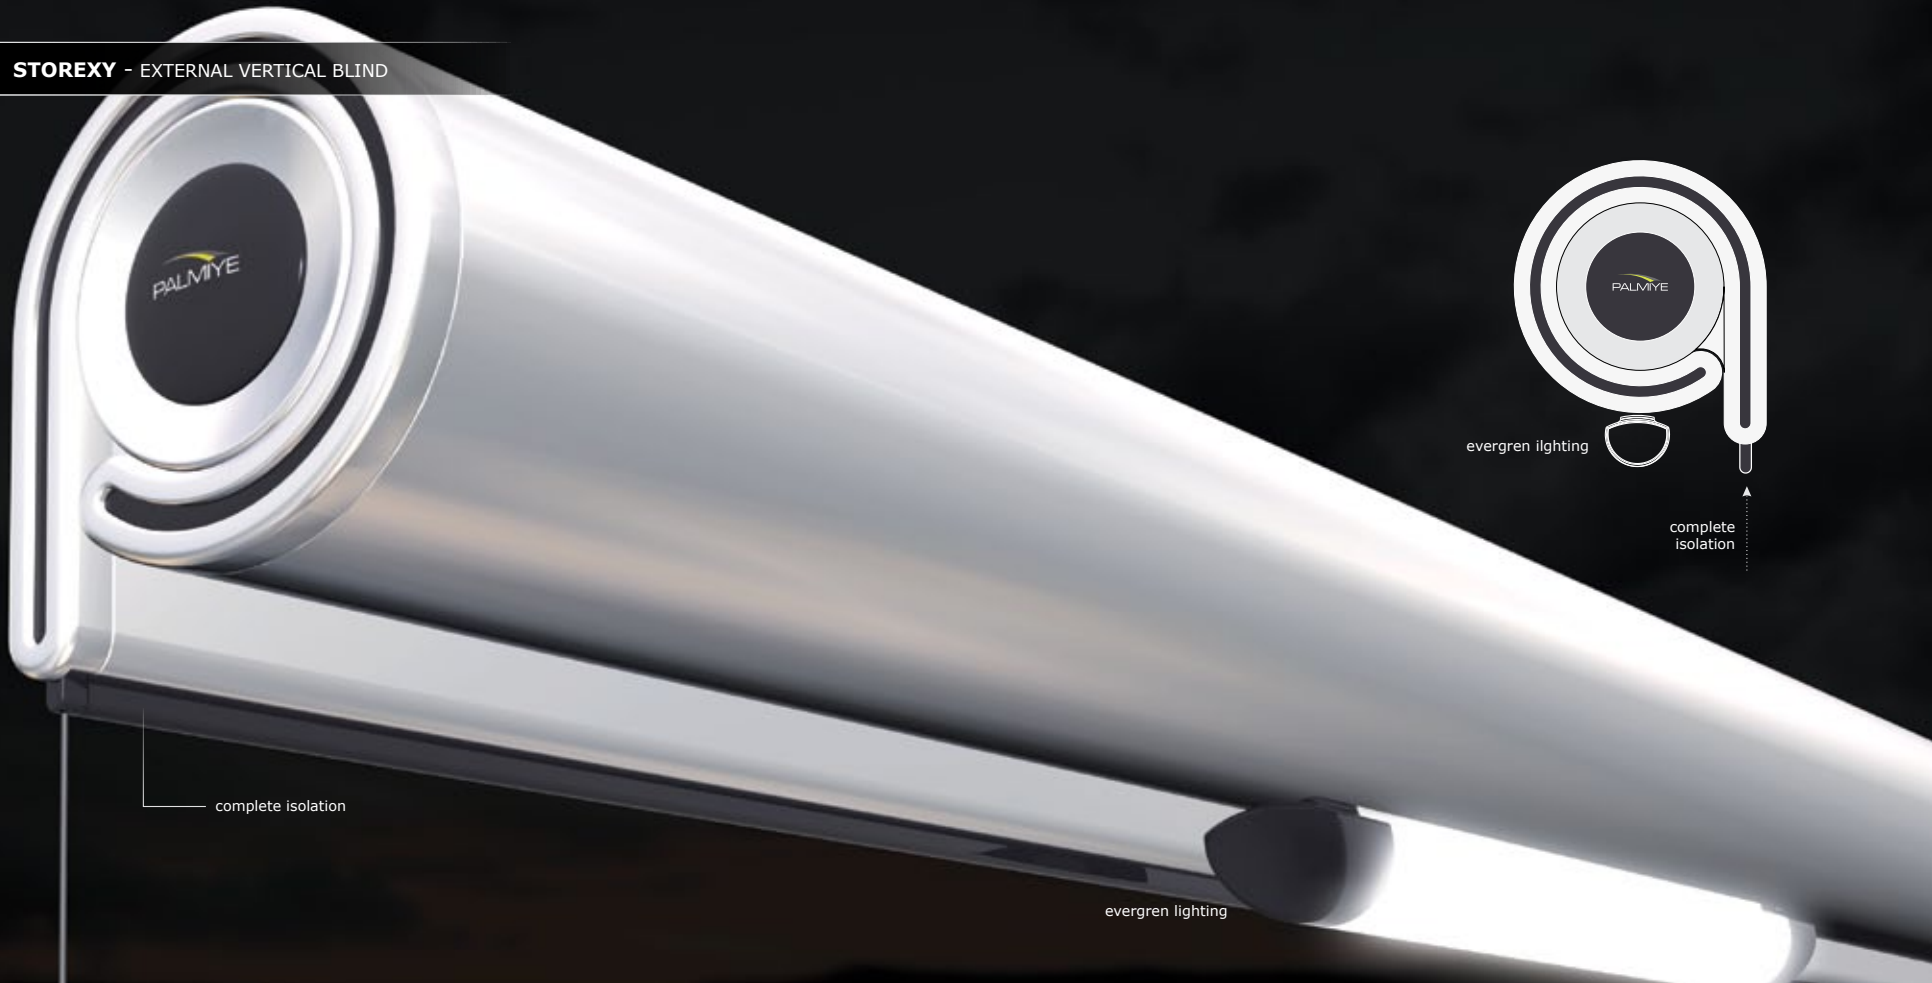

PALMIYE

CASSETTE AWNING SYSTEM

STOREXY & PENTE

STOREXY - EXTERNAL VERTICAL BLIND

STOREXY - EXTERNAL VERTICAL BLIND

FEATURES

Height: 100cm - 300cm

Width : 80cm - 500cm

Accessories : Integrated Leds; Evergreen Lighting

Optionals:

Motor, Wind Sensor, Sun Sensor

integrated side leds
(optional)

terminal bar

STOREXY - EXTERNAL VERTICAL BLIND

evergren lighting

complete isolation

complete isolation

evergren lighting

P É NTE - DROP ARM AWNING

PENTE - DROP ARM AWNING

FEATURES

Projection: 80cm, 120cm, 160cm

Width : 80cm - 500cm

Optionals: